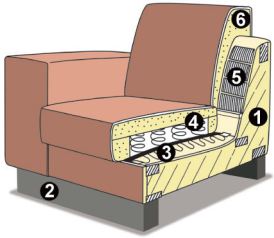

ADRIA

53550

Effective: 10/15/2010

- 1. Frame:**
Consists of hardwood and top-grade 3/4" plywood
- 2. Legs:**
Standard plastic glides - 280200
- 3. Lower suspension:**
No-sag springs
- 4. Seat:**
Coil springs encased in high density polyurethane foam and dacron
- 5. Back suspension:**
Elastic webbing
- 6. Back:**
High density polyurethane foam and dacron

280200

Sectional pieces:

M 058
armless chair
32/38/33/18

M 068 raf
one arm chair
43/38/33/18

M 078 laf
one arm chair
43/38/33/18

P 06 raf
one arm sofa
74/38/33/18

P 07 laf
one arm sofa
74/38/33/18

D
wedge
51/51/33/18