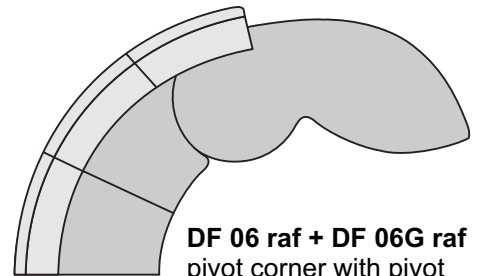

**M 05**  
armless chair  
32/40/36/18

**M 06 raf**  
one arm chair  
40/45/36/18

**M 07 laf**  
one arm chair  
40/45/36/18

**DF 06G raf**  
pivot ottoman  
75/36/18  
*\*Must order with DF 06*

**N 06 raf**  
one arm loveseat  
62/56/36/18

**N 07 laf**  
one arm loveseat  
62/56/36/18

**DF 07G laf**  
pivot ottoman  
75/36/18  
*\*Must order with DF 07*

**DF 06 raf**  
pivot corner  
58/65/36/18  
*\*Must order with DF 06G*

**DF 07 laf**  
pivot corner  
58/65/36/18  
*\*Must order with DF 07G*

Assembled sku examples:

**DF 06 raf + DF 06G raf**  
pivot corner with pivot ottoman  
114/67/36/18

**DF 07 laf + DF 07G laf**  
pivot corner with pivot ottoman  
114/67/36/18

All measurements are approximate:  
width/depth/height/seat height  
Line drawings are in 1/4" scale.