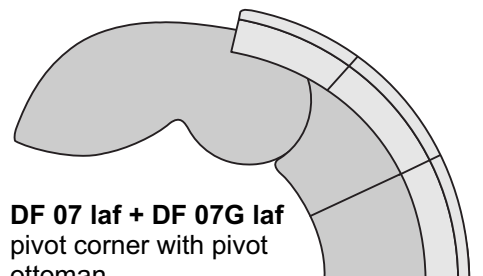

**M 05**  
armless chair  
32/40/36/18

**M 06 raf**  
one arm chair  
40/45/36/18

**M 07 laf**  
one arm chair  
40/45/36/18

**DF 06G raf**  
pivot ottoman  
75/36/18  
*\*Must order with DF 06*

**N 06 raf**  
one arm loveseat  
62/56/36/18

**N 07 laf**  
one arm loveseat  
62/56/36/18

**DF 07G laf**  
pivot ottoman  
75/36/18  
*\*Must order with DF 07*

**DF 06 raf**  
pivot corner  
58/65/36/18  
*\*Must order with DF 06G*

**DF 07 laf**  
pivot corner  
58/65/36/18  
*\*Must order with DF 07G*

Assembled sku examples:

**DF 06 raf + DF 06G raf**  
pivot corner with pivot ottoman  
114/67/36/18

**DF 07 laf + DF 07G laf**  
pivot corner with pivot ottoman  
114/67/36/18

All measurements are approximate:  
width/depth/height/seat height  
Line drawings are in 1/4" scale.