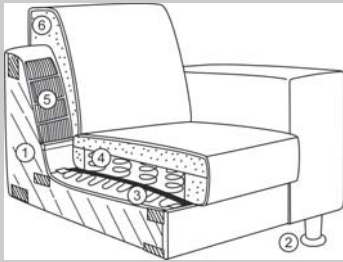

# MOONSHADOW

55930

Effective: 10/15/2010

**1. Frame:**

Consists of hardwood and top-grade 3/4" plywood

**2. Legs:**

Standard metal leg - F87  
Optional wooden leg - F02  
(available in all wood finishes except P40, P48, & P55)

Caster on pivot only - N52400 100 57/58

**3. Lower suspension:**

No-sag springs

**4. Seat:**

Coil springs encased in high density polyurethane foam and dacron

**5. Back suspension:**

Elastic webbing

**6. Back:**